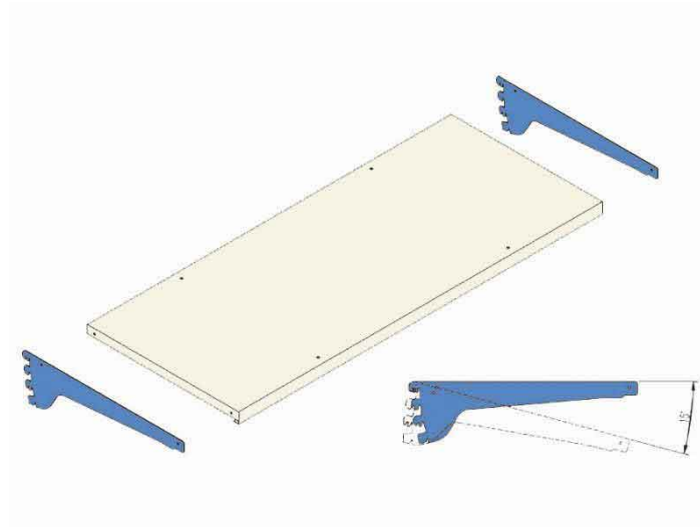

METAL SHELF KIT FOR EL.MI WORKBENCHES (120X30CM)

SKU: 570087H

Metal shelf kit, equipped with 1 beige shelf (RAL 1013) and 2 blue brackets (RAL 5012).
Dimensions: **120 x 30 cm**.