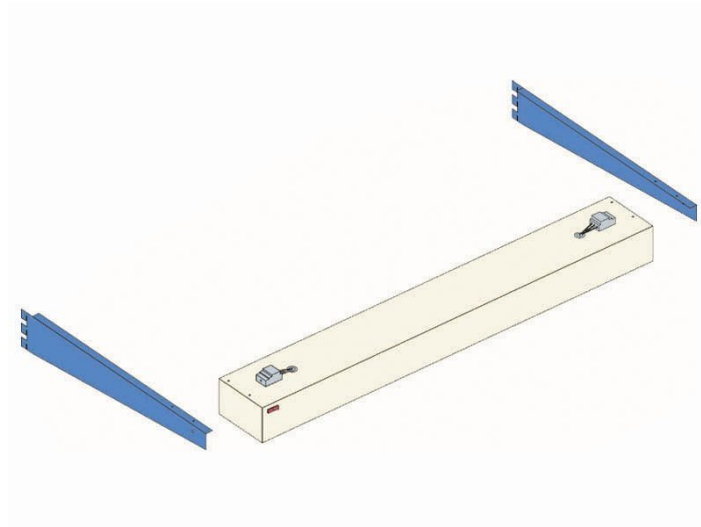

## LIGHTING KIT FOR EL.MI WORKBENCHES (LED 36W, 160CM)

SKU: 570559B

**Lighting kit for El.Mi workbenches** with a width of **160 cm**.  
Suitable for both WB-Plus and HD-Plus lines.

**Scope of delivery:**

- 1 x Lighting bar equipped with 36 W LEDs, RAL 1013 beige colour
- 2 x Bar holder, length 65 cm, RAL 5012 blue colour.