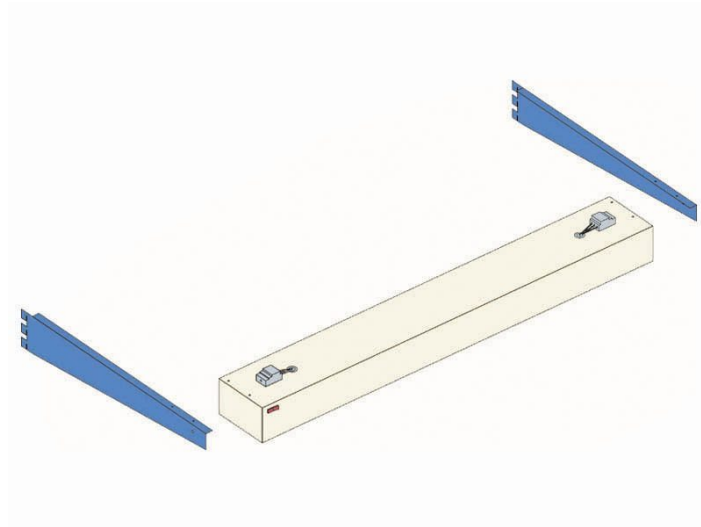

LIGHTING KIT FOR EL.MI WORKBENCHES (LED 36W, 160CM)

SKU: 570559B

Lighting kit for El.Mi workbenches with a width of **160 cm**.
Suitable for both WB-Plus and HD-Plus lines.

Scope of delivery:

- 1 x Lighting bar equipped with 36 W LEDs, RAL 1013 beige colour
- 2 x Bar holder, length 65 cm, RAL 5012 blue colour.