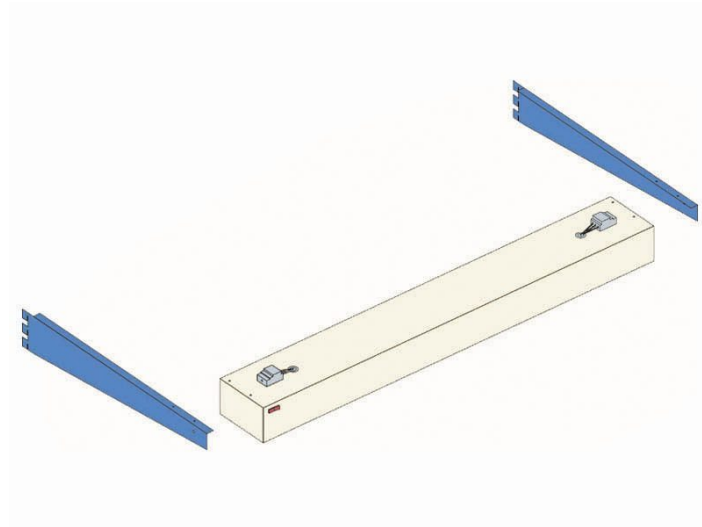

LIGHTING KIT FOR EL.MI WORKBENCHES (LED 36W, 160CM)

SKU: 570559B

Lighting kit for El.Mi workbenches with a width of **160 cm**.
Suitable for both WB-Plus and HD-Plus lines.

Scope of delivery:

- 1 x Lighting bar equipped with 36 W LEDs, RAL 1013 beige colour
- 2 x Bar holder, length 65 cm, RAL 5012 blue colour.