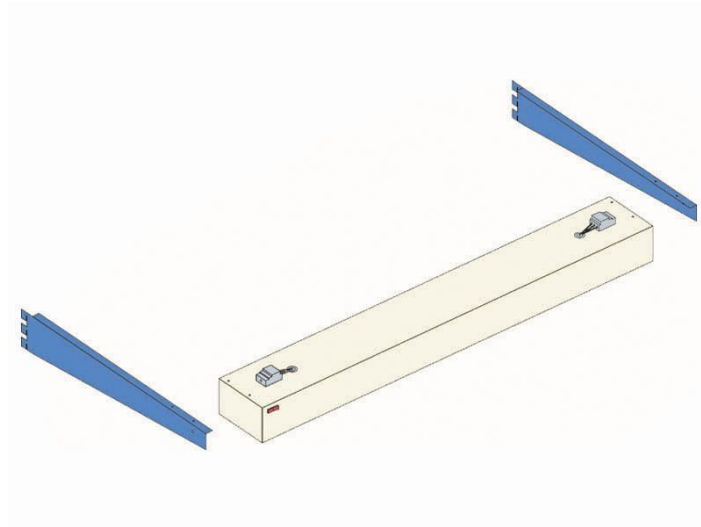

LIGHTING KIT FOR EL.MI WORKBENCHES (LED 36W, 120CM)

SKU: 570059H

Lighting kit for El.Mi workbenches with a width of **120 cm**.
Suitable for both WB-Plus and HD-Plus lines.

Scope of delivery:

- 1 x Lighting bar equipped with 36 W LEDs, RAL 1013 beige colour
- 2 x Bar holder, length 65 cm, RAL 5012 blue colour.