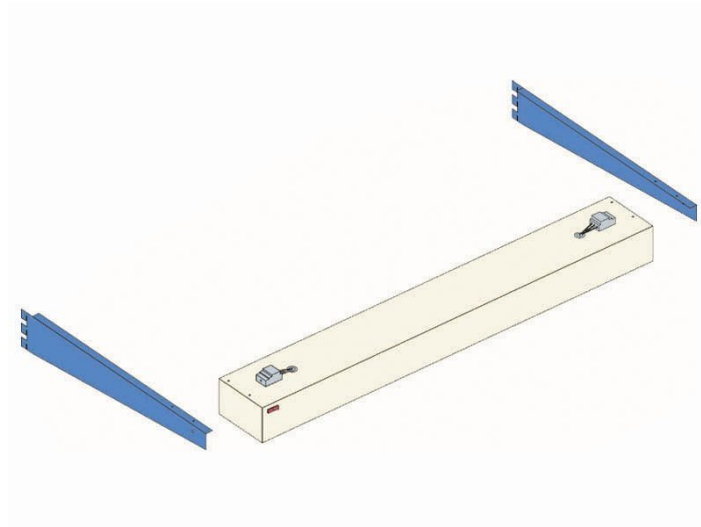

## LIGHTING KIT FOR EL.MI WORKBENCHES (LED 36W, 120CM)

SKU: 570059H

**Lighting kit for El.Mi workbenches** with a width of **120 cm**.  
Suitable for both WB-Plus and HD-Plus lines.

**Scope of delivery:**

- 1 x Lighting bar equipped with 36 W LEDs, RAL 1013 beige colour
- 2 x Bar holder, length 65 cm, RAL 5012 blue colour.