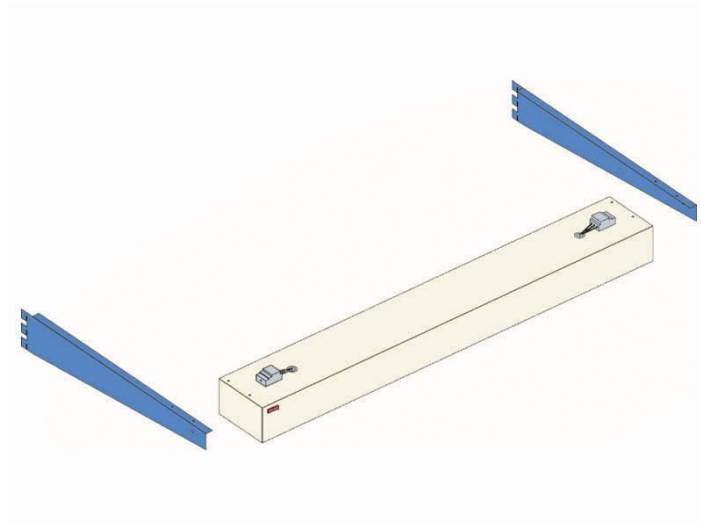

LIGHTING KIT FOR EL.MI WORKBENCHES (LED 36W, 120CM)

SKU: 570059H

Lighting kit for El.Mi workbenches with a width of **120 cm**.
Suitable for both WB-Plus and HD-Plus lines.

Scope of delivery:

- 1 x Lighting bar equipped with 36 W LEDs, RAL 1013 beige colour
- 2 x Bar holder, length 65 cm, RAL 5012 blue colour.