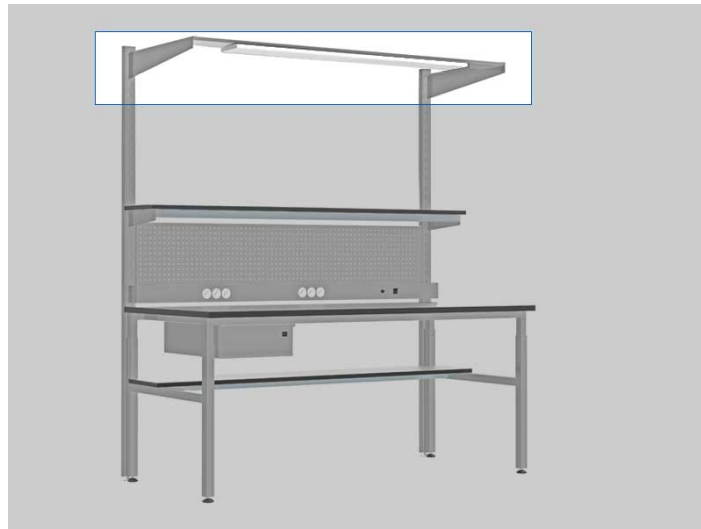

## LIGHTING KIT FOR SMART WORKBENCH (180CM)

SKU: 581885I

**Lighting kit for El.Mi Smart workbenches**, width 180 cm.

It can be installed on the rear uprights of the bench every 5 cm at the desired height.

### Specifications

- Lighting: **2\*300 LED**, 3850 Lumen, 36 W  
Colour temperature (selectable only by removing the outer shell): 3 - 4 - 6 K  
Duration: 25.000 hours
- Total width: **180 cm**
- Lamp dimensions: **121 x 12 cm**
- Distance from rear uprights to lamp: approx. 50 cm
- Epoxy powder coated steel structure
- Colour: **Light Grey** (RAL 7045).

ATTENTION | Installation is possible only by having previously installed a couple of **rear uprights** (code 580200) to the basic bench.