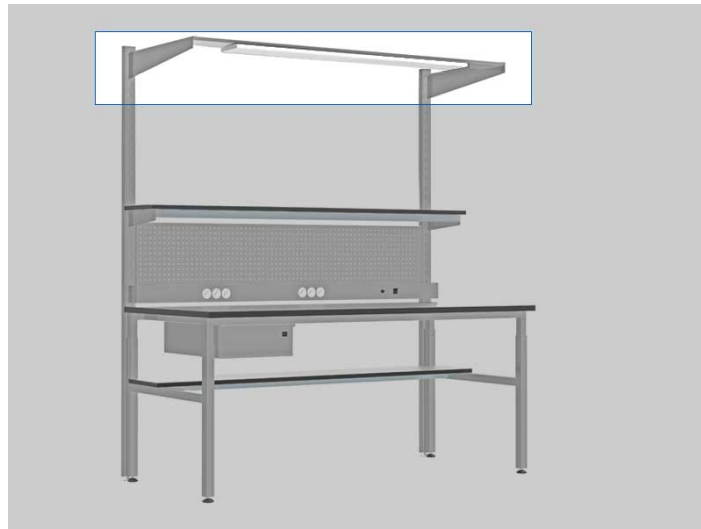

LIGHTING KIT FOR SMART WORKBENCH (180CM)

SKU: 581885I

Lighting kit for El.Mi Smart workbenches, width 180 cm.

It can be installed on the rear uprights of the bench every 5 cm at the desired height.

Specifications

- Lighting: **2*300 LED**, 3850 Lumen, 36 W
Colour temperature (selectable only by removing the outer shell): 3 - 4 - 6 K
Duration: 25.000 hours
- Total width: **180 cm**
- Lamp dimensions: **121 x 12 cm**
- Distance from rear uprights to lamp: approx. 50 cm
- Epoxy powder coated steel structure
- Colour: **Light Grey** (RAL 7045).

ATTENTION | Installation is possible only by having previously installed a couple of **rear uprights** (code 580200) to the basic bench.