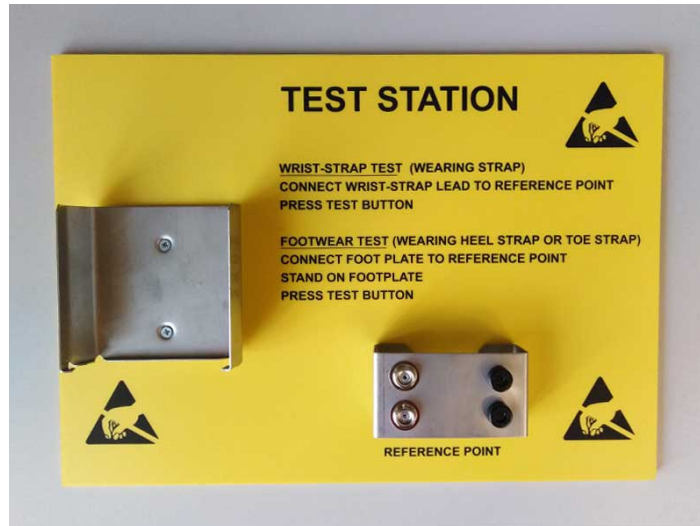

## EEBCSTAT SUPPORT PANEL WITH INSTRUCTIONS

SKU: 149633F

**Instructions panel for EEBCSTAT test stations**, compatible with the EEBCSTAT series Tester (El.Mi product no.: 149633X) and Footwear test plate (El.Mi product no.: 149633E).

Standard supply includes: 2 x Cable (for the connection to the tester and the footwear plate).