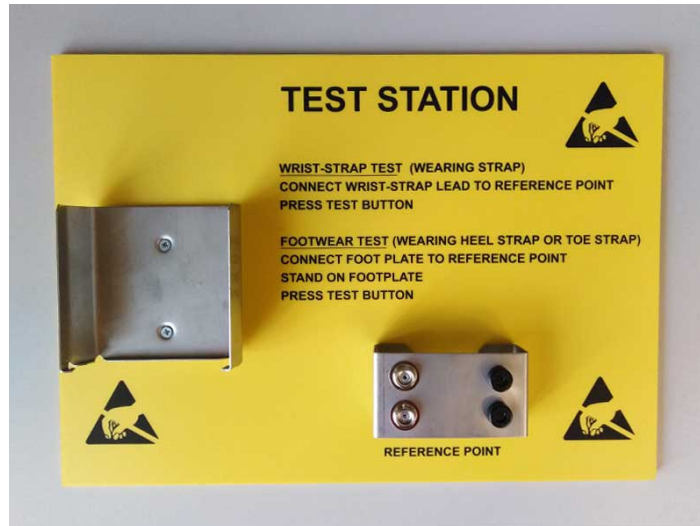

EEBCSTAT SUPPORT PANEL WITH INSTRUCTIONS

SKU: 149633F

Instructions panel for EEBCSTAT test stations, compatible with the EEBCSTAT series Tester (El.Mi product no.: 149633X) and Footwear test plate (El.Mi product no.: 149633E).

Standard supply includes: 2 x Cable (for the connection to the tester and the footwear plate).