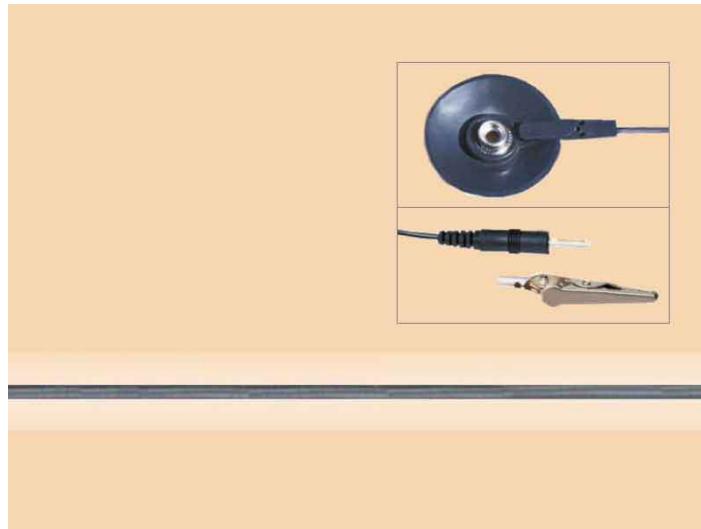

GROUNDING CORD (MALE/BANANA, 4M)

SKU: 640001B

MALE/BANANA GROUNDING CABLE

Straight grounding cord with built-in 1 M Ω resistor. Length: **4 m**.

Connections: **Covered male snap button** (\varnothing 10 mm) / **Banana plug** with Crocodile clip.