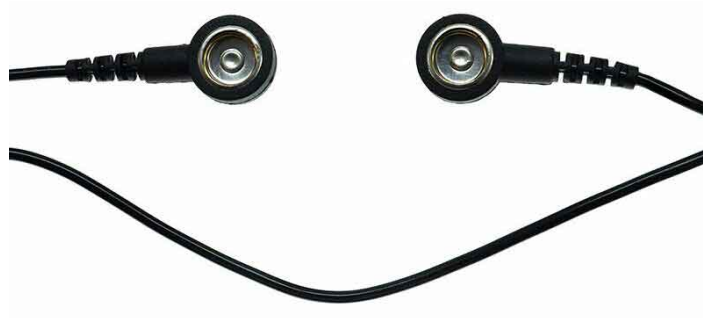

## GROUNDING CABLE (FEMALE/FEMALE, 0.6M)

SKU: EL42093

### F/F ESD EARTHING CABLE, 60CM

Grounding cable equipped with Female/Female press studs, Black colour.  
Suitable for ESD safe mats and floors.

#### Specifications

- Cable length: **60 cm**
- Connections: **Female / Female** - Diameter: Ø 10 mm.
- Built-in resistor: 1 MOhm
- ESD safe: Yes.