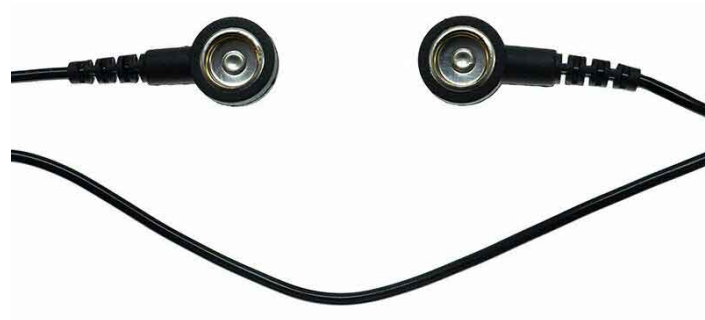

GROUNDING CABLE (FEMALE/FEMALE, 0.6M)

SKU: EL42093

F/F ESD EARTHING CABLE, 60CM

Grounding cable equipped with Female/Female press studs, Black colour.
Suitable for ESD safe mats and floors.

Specifications

- Cable length: **60 cm**
- Connections: **Female / Female** - Diameter: Ø 10 mm.
- Built-in resistor: 1 MOhm
- ESD safe: Yes.