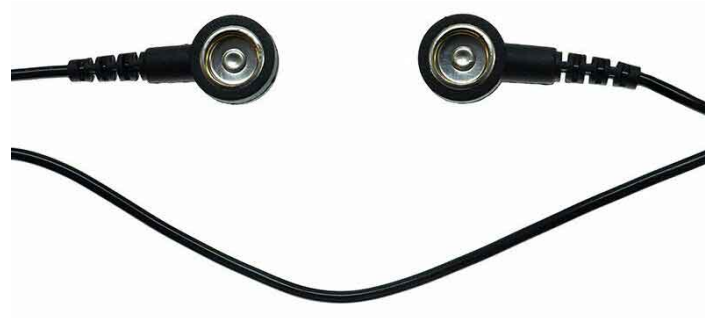

## GROUNDING CABLE (FEMALE/FEMALE, 0.6M)

SKU: EL42093

### F/F ESD EARTHING CABLE, 60CM

Grounding cable equipped with Female/Female press studs, Black colour.  
Suitable for ESD safe mats and floors.

#### Specifications

- Cable length: **60 cm**
- Connections: **Female / Female** - Diameter: Ø 10 mm.
- Built-in resistor: 1 MOhm
- ESD safe: Yes.