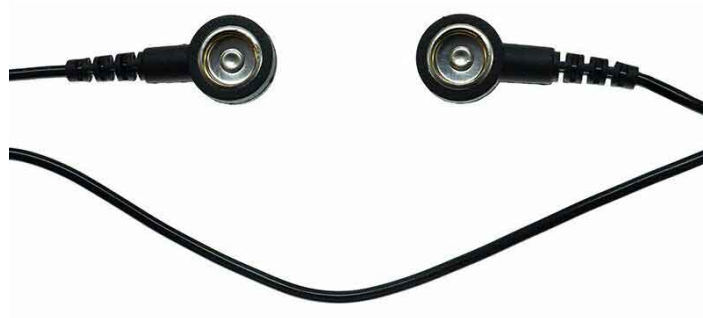

GROUNDING CABLE (FEMALE/FEMALE, 0.6M)

SKU: EL42093

F/F ESD EARTHING CABLE, 60CM

Grounding cable equipped with Female/Female press studs, Black colour.
Suitable for ESD safe mats and floors.

Specifications

- Cable length: **60 cm**
- Connections: **Female / Female** - Diameter: Ø 10 mm.
- Built-in resistor: 1 MOhm
- ESD safe: Yes.