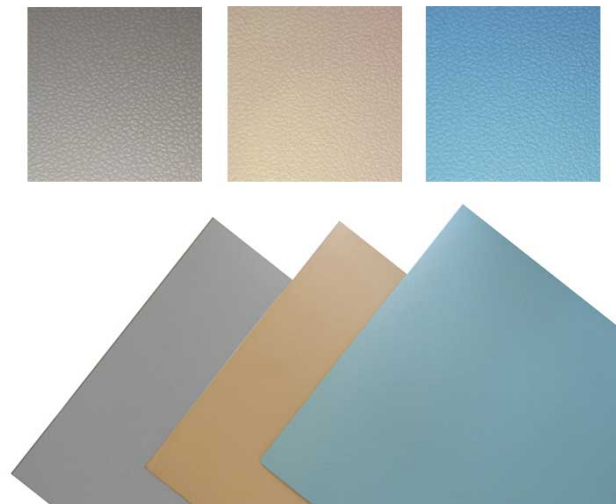

## ESD WORKBENCH MAT ROLLS 2-LAYER – ROUGH (100CMX10M)

SKU: 131950

### ANTI-STATIC TEXTURED BENCHTOP MAT ROLLS - 100CM WIDTH

ESD safe antistatic table mat with rough texture, double layer, Deluxe series.

Available in 3 different colours.

#### Specifications

- Available colours (static-dissipative top layer): **Opaque grey** (131950A), **Opaque blue** (131950AZ) – (**Beige** colour is available upon request only, product no. 131950BE)
- Colour of the conductive bottom: **Black**
- Finishing: Rough, Textured
- Dimensions (WxL): **100 cm x 10 m** - Thickness: **2 mm**
- Compliant with CEI 61340-5-1 standard.

## VARIATIONS

SKU	Description	Colour
131950AZ		Opaque blue
131950A		Opaque grey colour