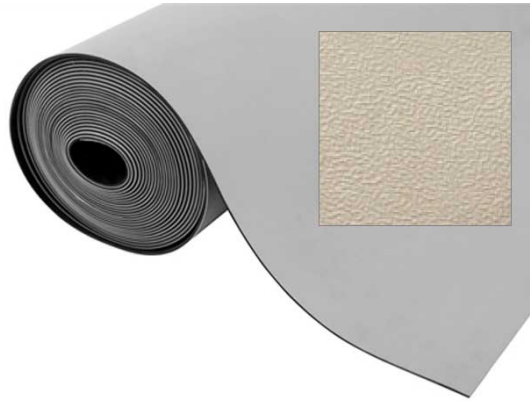

## ESD TABLE MAT ROLL ROUGH TEXTURED GREY/BLACK (150CM X 10M)

SKU: 640856C

### ANTI-STATIC WORKTOP MAT WITH TEXTURED FINISH

**ESD safe anti-static benchtop mat roll** made of a rugged rubber, resistant to hot solder, fluxes and chemicals.

The Black bottom layer is conductive, the **Grey top layer** has a **textured**, opaque surface with  $R_{\text{surface}}$  from  $10^7$  to  $10^9 \Omega$ .  
Dimensions: **150 cm x 10 m** - Thickness: **2 mm**.