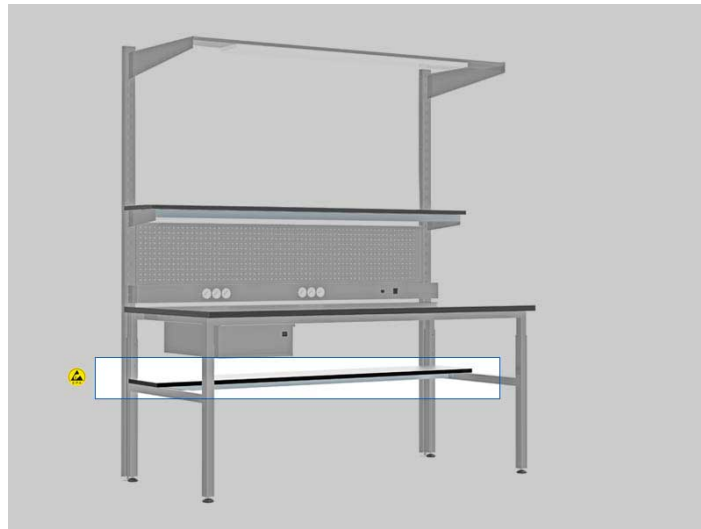

ESD LOWER SHELF FOR SMART WORKBENCH (180X30CM)

SKU: 583018ESD

Anti-static ESD safe lower shelf for El.Mi **Smart** workbenches.

Specifications

- Dimensions: **180 x 30 cm** - Thickness: 25 mm
- Material: Laminated chipboard, **static dissipative**
- Colour: **Light Grey** (RAL 7035).

Product variations: Standard version, NOT ESD safe (code 583018STD).