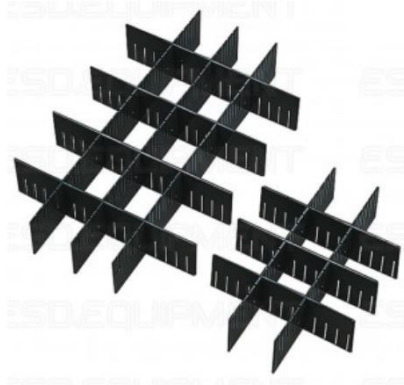

## ESD INSERT FOR 17/35-CSC BOXES - SHORT SIDE (L 360MM)

SKU: 360CSC11

**360-CSC-15 ESD Inner partitions** made of CORSTAT™ ESD cardboard. For 17-CSC, 19-CSC, 20-CSC, 30-CSC and 35-CSC boxes (**short side**).

Length: **360 mm**.

Number of slots: 15.

Slot width: 2mm – Distance between slots: 20mm.

**Available heights (mm):** 60, 100, 139, 172, 220.