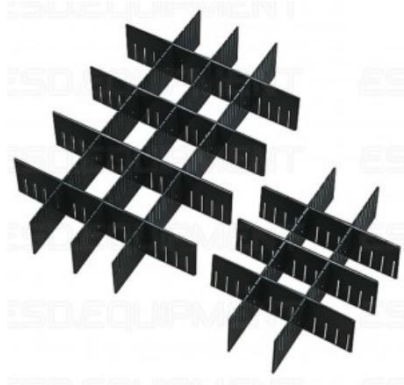

ESD INSERT FOR 17/35-CSC BOXES - SHORT SIDE (L 360MM)

SKU: 360CSC11

360-CSC-15 ESD Inner partitions made of CORSTAT™ ESD cardboard. For 17-CSC, 19-CSC, 20-CSC, 30-CSC and 35-CSC boxes (**short side**).

Length: **360 mm**.

Number of slots: 15.

Slot width: 2mm – Distance between slots: 20mm.

Available heights (mm): 60, 100, 139, 172, 220.