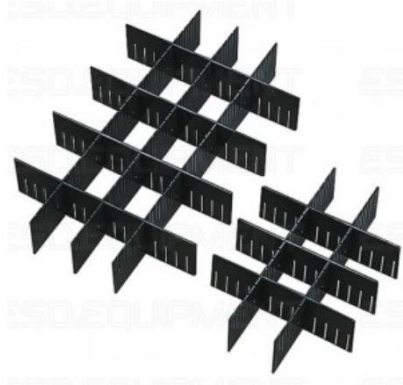

ESD INSERT FOR 17/35-CSC BOXES - SHORT SIDE (L 360MM)

SKU: 360CSC11

360-CSC-15 ESD Inner partitions made of CORSTAT™ ESD cardboard. For 17-CSC, 19-CSC, 20-CSC, 30-CSC and 35-CSC boxes (**short side**).

Length: **360 mm**.

Number of slots: 15.

Slot width: 2mm – Distance between slots: 20mm.

Available heights (mm): 60, 100, 139, 172, 220.