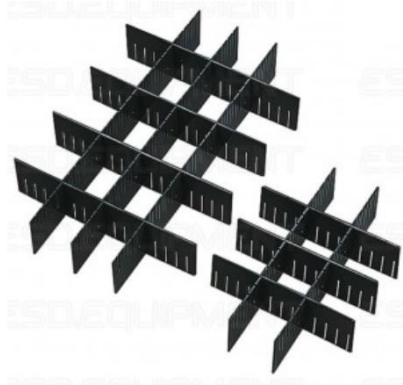

## ESD INSERT FOR 17/35-CSC BOXES - SHORT SIDE (L 360MM)

SKU: 360CSC11

**360-CSC-15 ESD Inner partitions** made of CORSTAT™ ESD cardboard. For 17-CSC, 19-CSC, 20-CSC, 30-CSC and 35-CSC boxes (**short side**).

Length: **360 mm**.

Number of slots: 15.

Slot width: 2mm – Distance between slots: 20mm.

**Available heights (mm):** 60, 100, 139, 172, 220.