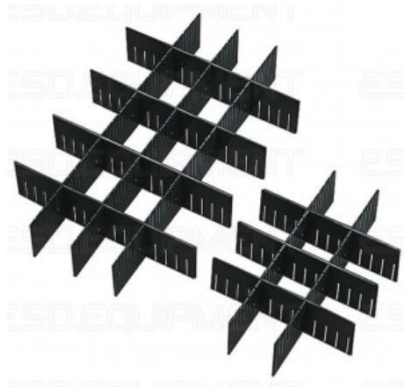

## 5CM ESD INSERT FOR 17-35 CSC BOXES – LONG SIDE (L 549MM)

SKU: 549CSC11

**549-CSC-11 ESD Partition inserts** made of CORSTAT™ ESD cardboard. For 17-CSC, 19-CSC, 20-CSC, 30-CSC and 35-CSC boxes (**long side**).

Length: **549mm**.

Number of slots: 11.

Slot width: 2mm – Distance between slots: **50mm**.

**Heights available (mm):** 60, 100, 139, 172, 220.