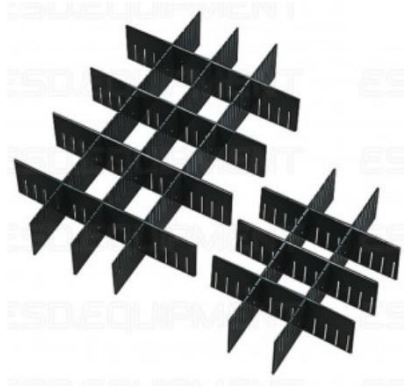

## 5CM ESD INSERT FOR 17-35 CSC BOXES – LONG SIDE (L 549MM)

SKU: 549CSC11

**549-CSC-11 ESD Partition inserts** made of CORSTAT™ ESD cardboard. For 17-CSC, 19-CSC, 20-CSC, 30-CSC and 35-CSC boxes (**long side**).

Length: **549mm**.

Number of slots: 11.

Slot width: 2mm – Distance between slots: **50mm**.

**Heights available (mm):** 60, 100, 139, 172, 220.