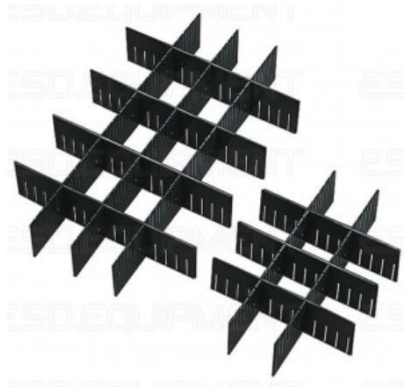

5CM ESD INSERT FOR 17-35 CSC BOXES – LONG SIDE (L 549MM)

SKU: 549CSC11

549-CSC-11 ESD Partition inserts made of CORSTAT™ ESD cardboard. For 17-CSC, 19-CSC, 20-CSC, 30-CSC and 35-CSC boxes (**long side**).

Length: **549mm**.

Number of slots: 11.

Slot width: 2mm – Distance between slots: **50mm**.

Heights available (mm): 60, 100, 139, 172, 220.