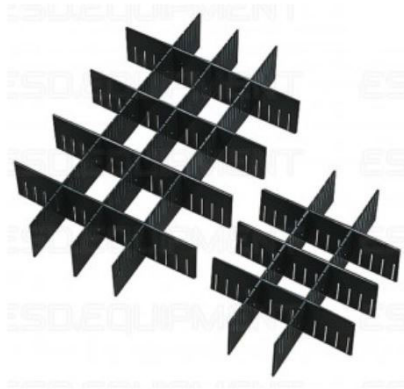

5CM ESD INSERT FOR 17-35 CSC BOXES – LONG SIDE (L 549MM)

SKU: 549CSC11

549-CSC-11 ESD Partition inserts made of CORSTAT™ ESD cardboard. For 17-CSC, 19-CSC, 20-CSC, 30-CSC and 35-CSC boxes (**long side**).

Length: **549mm**.

Number of slots: 11.

Slot width: 2mm – Distance between slots: **50mm**.

Heights available (mm): 60, 100, 139, 172, 220.