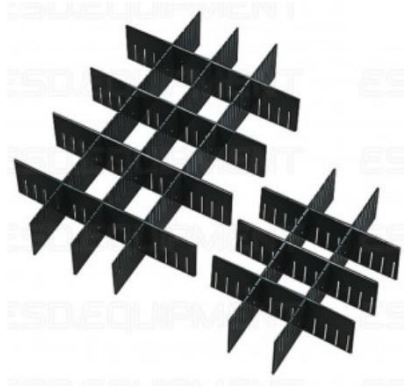

5CM ESD INSERT FOR 17-35 CSC BOXES – LONG SIDE (L 549MM)

SKU: 549CSC11

549-CSC-11 ESD Partition inserts made of CORSTAT™ ESD cardboard. For 17-CSC, 19-CSC, 20-CSC, 30-CSC and 35-CSC boxes (**long side**).

Length: **549mm**.

Number of slots: 11.

Slot width: 2mm – Distance between slots: **50mm**.

Heights available (mm): 60, 100, 139, 172, 220.