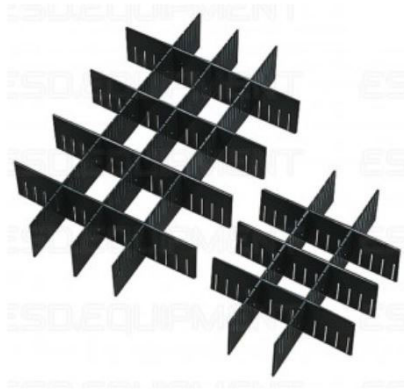

## 5CM ESD INSERT FOR 17-35 CSC BOXES – LONG SIDE (L 549MM)

SKU: 549CSC11

**549-CSC-11 ESD Partition inserts** made of CORSTAT™ ESD cardboard. For 17-CSC, 19-CSC, 20-CSC, 30-CSC and 35-CSC boxes (**long side**).

Length: **549mm**.

Number of slots: 11.

Slot width: 2mm – Distance between slots: **50mm**.

**Heights available (mm):** 60, 100, 139, 172, 220.