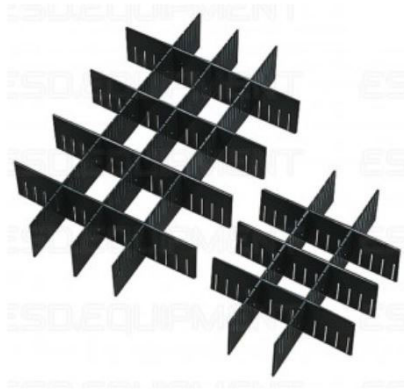

ESD INNER PARTITION FOR 03-15 CSC BOXES - SHORT SIDE (L 249MM)

SKU: 249CSC10

249-CSC-10 ESD Inner partition made of CORSTAT™ ESD cardboard. For 03-CSC, 05-CSC, 10-CSC and 15-CSC boxes (**short side**).

Length: **249 mm**.

Number of slots: 10.

Slot width: 2mm – Distance between slots: **20mm**.

Available heights (mm): 60, 100, 139, 200.