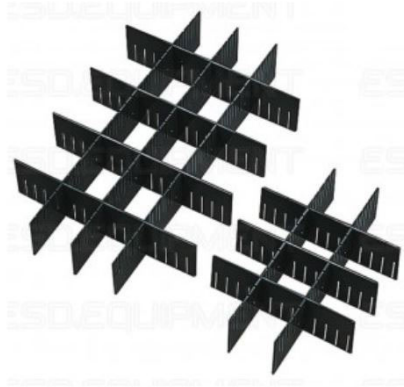

ESD INNER PARTITION FOR 03-15 CSC BOXES - SHORT SIDE (L 249MM)

SKU: 249CSC10

249-CSC-10 ESD Inner partition made of CORSTAT™ ESD cardboard. For 03-CSC, 05-CSC, 10-CSC and 15-CSC boxes (**short side**).

Length: **249 mm**.

Number of slots: 10.

Slot width: 2mm – Distance between slots: **20mm**.

Available heights (mm): 60, 100, 139, 200.