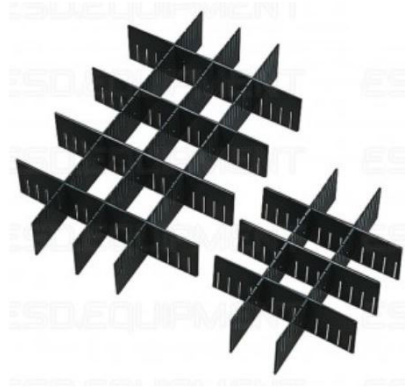

ESD INNER PARTITION FOR 03-15 CSC BOXES - SHORT SIDE (L 249MM)

SKU: 249CSC10

249-CSC-10 ESD Inner partition made of CORSTAT™ ESD cardboard. For 03-CSC, 05-CSC, 10-CSC and 15-CSC boxes (**short side**).

Length: **249 mm**.

Number of slots: 10.

Slot width: 2mm – Distance between slots: **20mm**.

Available heights (mm): 60, 100, 139, 200.