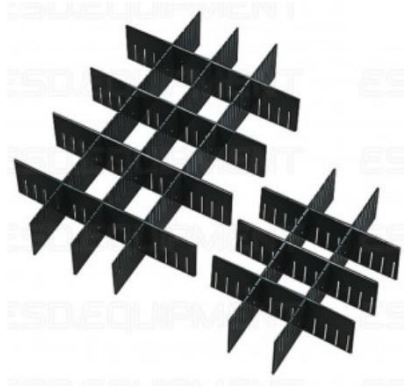

## ESD INNER PARTITION FOR 03-15 CSC BOXES - SHORT SIDE (L 249MM)

SKU: 249CSC10

**249-CSC-10 ESD Inner partition** made of CORSTAT™ ESD cardboard. For 03-CSC, 05-CSC, 10-CSC and 15-CSC boxes (**short side**).

Length: **249 mm**.

Number of slots: 10.

Slot width: 2mm – Distance between slots: **20mm**.

**Available heights (mm):** 60, 100, 139, 200.