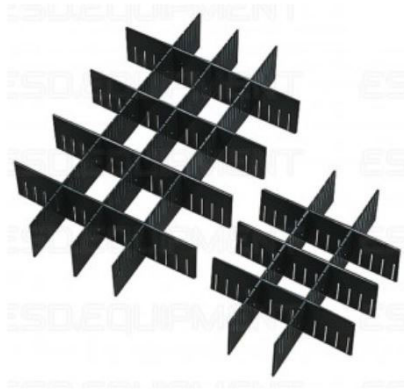

## ESD INNER PARTITION FOR 03-15 CSC BOXES - SHORT SIDE (L 249MM)

SKU: 249CSC10

**249-CSC-10 ESD Inner partition** made of CORSTAT™ ESD cardboard. For 03-CSC, 05-CSC, 10-CSC and 15-CSC boxes (**short side**).

Length: **249 mm**.

Number of slots: 10.

Slot width: 2mm – Distance between slots: **20mm**.

**Available heights (mm):** 60, 100, 139, 200.