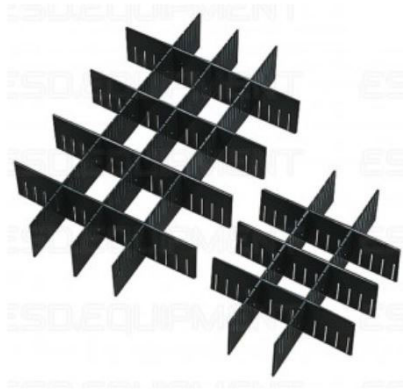

50MM ESD INSERT FOR 03-15 CSC BOXES - LONG SIDE (L 360MM)

SKU: 360CSC6

360-CSC-6 ESD Partition insert made of CORSTAT™ ESD cardboard. For 03-CSC, 05-CSC, 10-CSC and 15-CSC boxes (**long side**).

Length: **360 mm**.

Number of slots: 6.

Slot width: 2mm - Distance between slots: **50mm**.

Available heights (mm): 60, 100, 139, 220 mm.