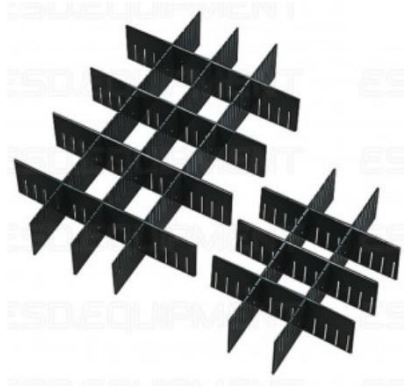

50MM ESD INSERT FOR 03-15 CSC BOXES - LONG SIDE (L 360MM)

SKU: 360CSC6

360-CSC-6 ESD Partition insert made of CORSTAT™ ESD cardboard. For 03-CSC, 05-CSC, 10-CSC and 15-CSC boxes (**long side**).

Length: **360 mm**.

Number of slots: 6.

Slot width: 2mm - Distance between slots: **50mm**.

Available heights (mm): 60, 100, 139, 220 mm.