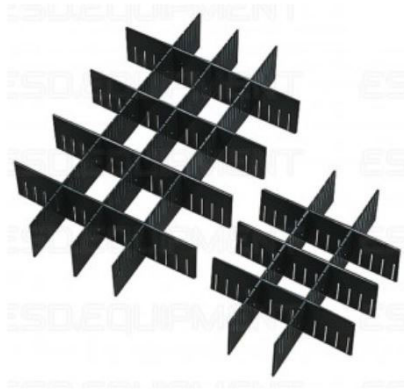

## 50MM ESD INSERT FOR 03-15 CSC BOXES - LONG SIDE (L 360MM)

SKU: 360CSC6

**360-CSC-6 ESD Partition insert** made of CORSTAT™ ESD cardboard. For 03-CSC, 05-CSC, 10-CSC and 15-CSC boxes (**long side**).

Length: **360 mm**.

Number of slots: 6.

Slot width: 2mm - Distance between slots: **50mm**.

**Available heights (mm):** 60, 100, 139, 220 mm.