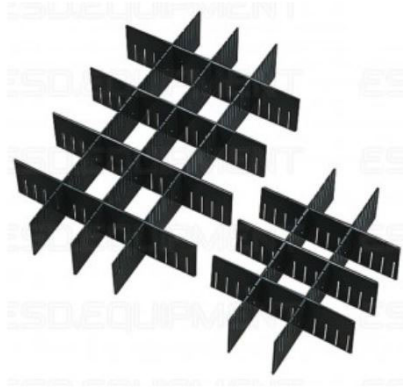

50MM ESD INSERT FOR 03-15 CSC BOXES - LONG SIDE (L 360MM)

SKU: 360CSC6

360-CSC-6 ESD Partition insert made of CORSTAT™ ESD cardboard. For 03-CSC, 05-CSC, 10-CSC and 15-CSC boxes (**long side**).

Length: **360 mm**.

Number of slots: 6.

Slot width: 2mm - Distance between slots: **50mm**.

Available heights (mm): 60, 100, 139, 220 mm.