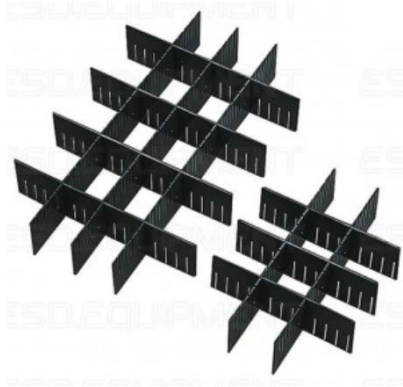

## 50MM ESD INSERT FOR 03-15 CSC BOXES - LONG SIDE (L 360MM)

SKU: 360CSC6

**360-CSC-6 ESD Partition insert** made of CORSTAT™ ESD cardboard. For 03-CSC, 05-CSC, 10-CSC and 15-CSC boxes (**long side**).

Length: **360 mm**.

Number of slots: 6.

Slot width: 2mm - Distance between slots: **50mm**.

**Available heights (mm):** 60, 100, 139, 220 mm.