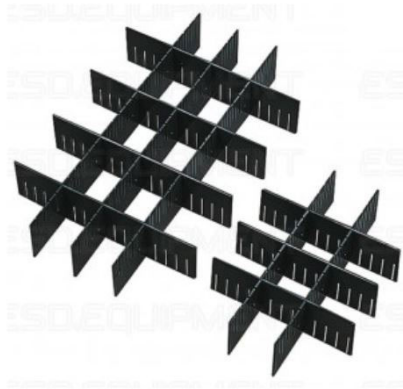

## 50MM ESD INSERT FOR 03-15 CSC BOXES - LONG SIDE (L 360MM)

SKU: 360CSC6

**360-CSC-6 ESD Partition insert** made of CORSTAT™ ESD cardboard. For 03-CSC, 05-CSC, 10-CSC and 15-CSC boxes (**long side**).

Length: **360 mm**.

Number of slots: 6.

Slot width: 2mm - Distance between slots: **50mm**.

**Available heights (mm):** 60, 100, 139, 220 mm.