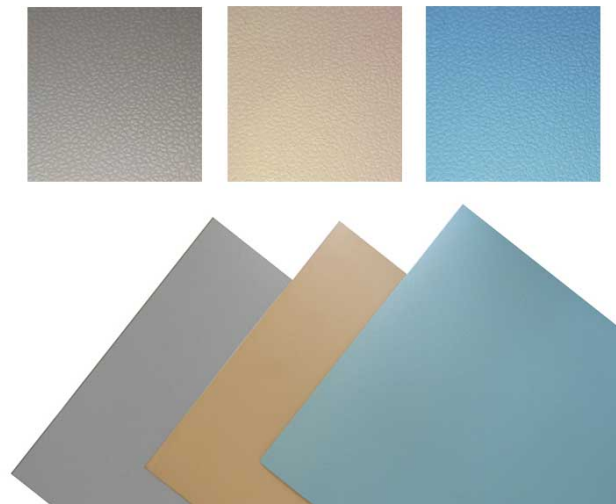

ESD WORKBENCH MAT ROLLS 2-LAYER – ROUGH (122CMX10M)

SKU: 131949

ANTI-STATIC TEXTURED BENCHTOP MAT ROLLS – 122CM WIDTH

ESD safe antistatic table mat with rough texture, double layer, Deluxe series.

Available in 3 different colours.

Specifications

- Available colours (static-dissipative top layer): **Opaque grey** (131949A), **Opaque blue** (131949AZ) – (**Beige** colour is available upon request only, product no. 131949BE)
- Colour of the conductive bottom: **Black**
- Finishing: Rough, Textured
- Dimensions (WxL): **122 cm x 10 m** – Thickness: **2 mm**
- Compliant with CEI 61340-5-1 standard.

VARIATIONS

| SKU | Description | Colour |
|----------|-------------|--------------------|
| 131949AZ | | Opaque blue |
| 131949A | | Opaque grey colour |