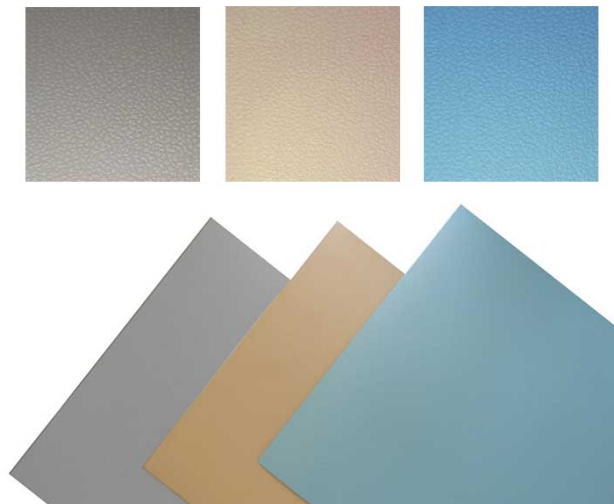

ESD WORKBENCH MAT ROLLS 2-LAYER – ROUGH (122CMX10M)

SKU: 131949

ANTI-STATIC TEXTURED BENCHTOP MAT ROLLS – 122CM WIDTH

ESD safe antistatic table mat with rough texture, double layer, Deluxe series.

Available in 3 different colours.

Specifications

- Available colours (static-dissipative top layer): **Opaque grey** (131949A), **Opaque blue** (131949AZ) – (**Beige** colour is available upon request only, product no. 131949BE)
- Colour of the conductive bottom: **Black**
- Finishing: Rough, Textured
- Dimensions (WxL): **122 cm x 10 m** – Thickness: **2 mm**
- Compliant with CEI 61340-5-1 standard.

VARIATIONS

SKU	Description	Colour
131949AZ		Opaque blue
131949A		Opaque grey colour