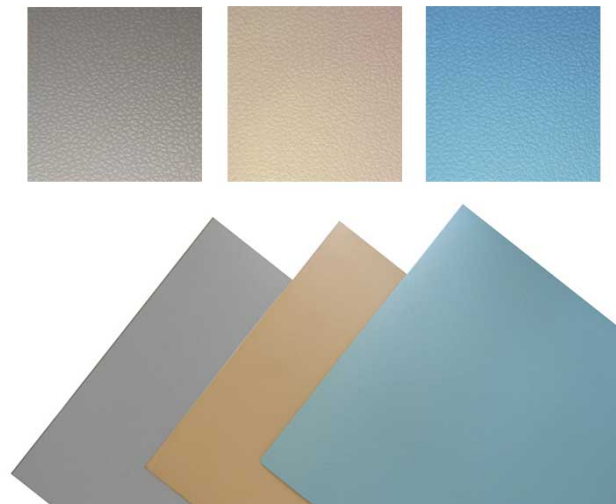

ESD WORKBENCH MAT ROLLS 2-LAYER – ROUGH (122CMX10M)

SKU: 131949

ANTI-STATIC TEXTURED BENCHTOP MAT ROLLS – 122CM WIDTH

ESD safe antistatic table mat with rough texture, double layer, Deluxe series.

Available in 3 different colours.

Specifications

- Available colours (static-dissipative top layer): **Opaque grey** (131949A), **Opaque blue** (131949AZ) – (**Beige** colour is available upon request only, product no. 131949BE)
- Colour of the conductive bottom: **Black**
- Finishing: Rough, Textured
- Dimensions (WxL): **122 cm x 10 m** – Thickness: **2 mm**
- Compliant with CEI 61340-5-1 standard.

VARIATIONS

SKU	Description	Colour
131949AZ		Opaque blue
131949A		Opaque grey colour