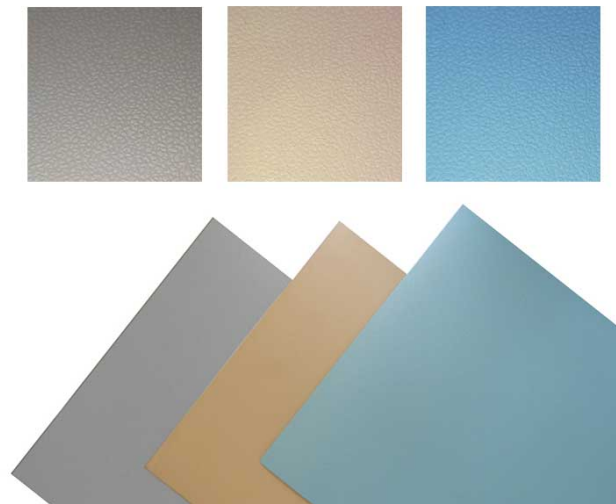

## ESD WORKBENCH MAT ROLLS 2-LAYER – ROUGH (122CMX10M)

SKU: 131949

### ANTI-STATIC TEXTURED BENCHTOP MAT ROLLS – 122CM WIDTH

ESD safe antistatic table mat with rough texture, double layer, Deluxe series.

Available in 3 different colours.

#### Specifications

- Available colours (static-dissipative top layer): **Opaque grey** (131949A), **Opaque blue** (131949AZ) – (**Beige** colour is available upon request only, product no. 131949BE)
- Colour of the conductive bottom: **Black**
- Finishing: Rough, Textured
- Dimensions (WxL): **122 cm x 10 m** – Thickness: **2 mm**
- Compliant with CEI 61340-5-1 standard.

## VARIATIONS

SKU	Description	Colour
131949AZ		Opaque blue
131949A		Opaque grey colour