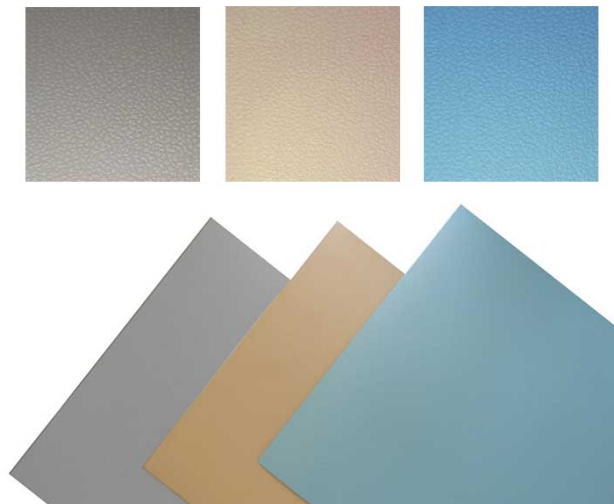

## ESD WORKBENCH MAT ROLLS 2-LAYER – ROUGH (122CMX10M)

SKU: 131949

### ANTI-STATIC TEXTURED BENCHTOP MAT ROLLS – 122CM WIDTH

ESD safe antistatic table mat with rough texture, double layer, Deluxe series.

Available in 3 different colours.

#### Specifications

- Available colours (static-dissipative top layer): **Opaque grey** (131949A), **Opaque blue** (131949AZ) – (**Beige** colour is available upon request only, product no. 131949BE)
- Colour of the conductive bottom: **Black**
- Finishing: Rough, Textured
- Dimensions (WxL): **122 cm x 10 m** – Thickness: **2 mm**
- Compliant with CEI 61340-5-1 standard.

## VARIATIONS

SKU	Description	Colour
131949AZ		Opaque blue
131949A		Opaque grey colour