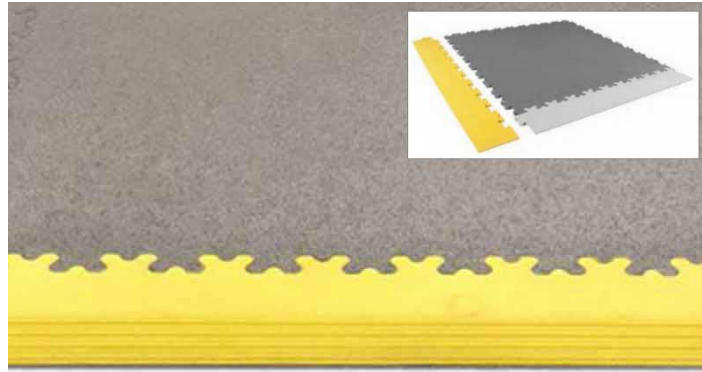

RTILE YELLOW CORNER RAMP (7MM)

SKU: 132119Y

R-Tile perimeter ramp with corner for ESD safe flooring, thickness **7 mm**, yellow colour.

ESD safe: No. Dimensions (LxW): approx. 57.5 x 7.5 cm.

ATTENTION: The grey tile and the standard ramp without corner are NOT included.

Please consider the difference between ramps with/without corner when calculating the number of ramps to purchase.