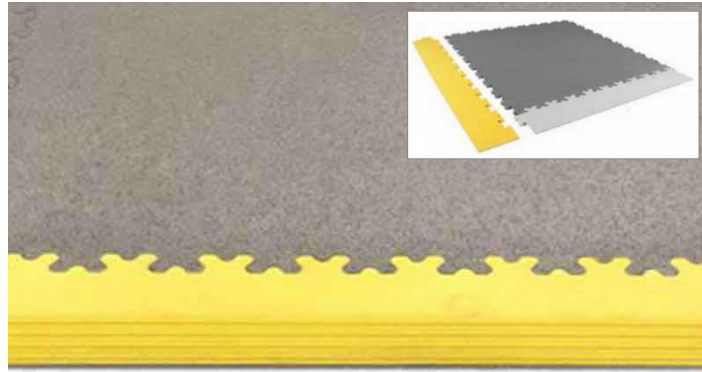

## RTILE YELLOW CORNER RAMP (7MM)

SKU: 132119Y

**R-Tile perimeter ramp with corner** for ESD safe flooring, thickness **7 mm**, yellow colour.

ESD safe: No. Dimensions (LxW): approx. 57.5 x 7.5 cm.

ATTENTION: The grey tile and the standard ramp without corner are NOT included.

Please consider the difference between ramps with/without corner when calculating the number of ramps to purchase.