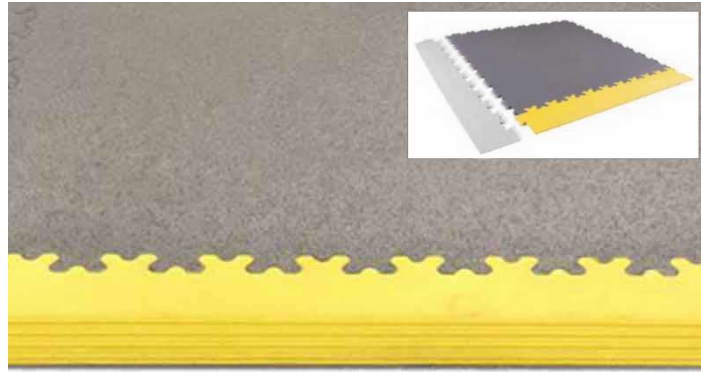

## RTILE YELLOW ACCESS RAMP (7MM)

SKU: 132119Z

**R-Tile perimeter ramp for ESD safe flooring**, thickness **7 mm**, yellow colour.

ESD safe: No. Dimensions (LxW): approx. 50 x 7.5 cm.

ATTENTION: The grey tile and the corner ramp are NOT included.

Please consider the difference between ramps with/without corner when calculating the number of ramps to purchase.