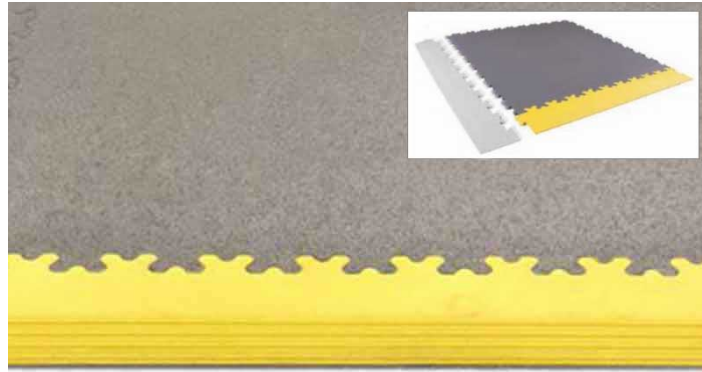

RTILE YELLOW ACCESS RAMP (7MM)

SKU: 132119Z

R-Tile perimeter ramp for ESD safe flooring, thickness **7 mm**, yellow colour.

ESD safe: No. Dimensions (LxW): approx. 50 x 7.5 cm.

ATTENTION: The grey tile and the corner ramp are NOT included.

Please consider the difference between ramps with/without corner when calculating the number of ramps to purchase.