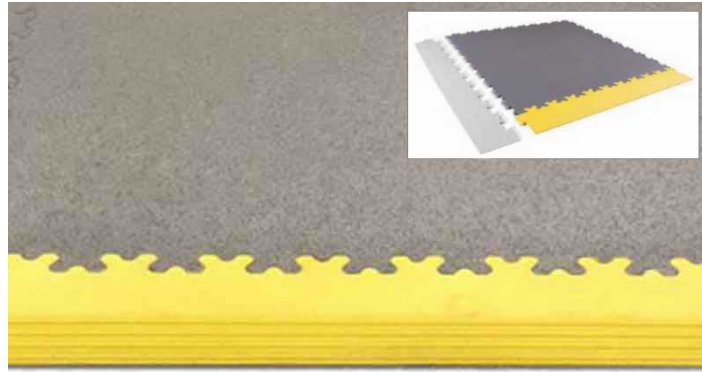

## RTILE YELLOW ACCESS RAMP (7MM)

SKU: 132119Z

**R-Tile perimeter ramp for ESD safe flooring**, thickness **7 mm**, yellow colour.

ESD safe: No. Dimensions (LxW): approx. 50 x 7.5 cm.

ATTENTION: The grey tile and the corner ramp are NOT included.

Please consider the difference between ramps with/without corner when calculating the number of ramps to purchase.