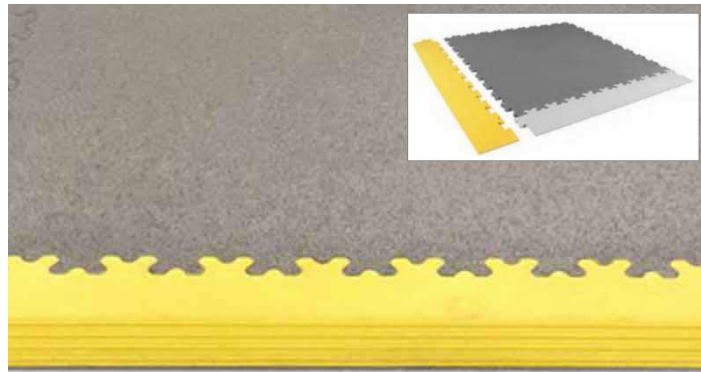

RTILE YELLOW CORNER RAMP (5MM)

SKU: 132120Y

R-Tile perimeter ramp with corner for ESD safe flooring, thickness **5 mm**, yellow colour.

ESD safe: No. Dimensions (LxW): approx. 57.5 x 7.5 cm.

ATTENTION: The grey tile and the standard ramp without corner are NOT included.

Please consider the difference between ramps with/without corner when calculating the number of ramps to purchase.